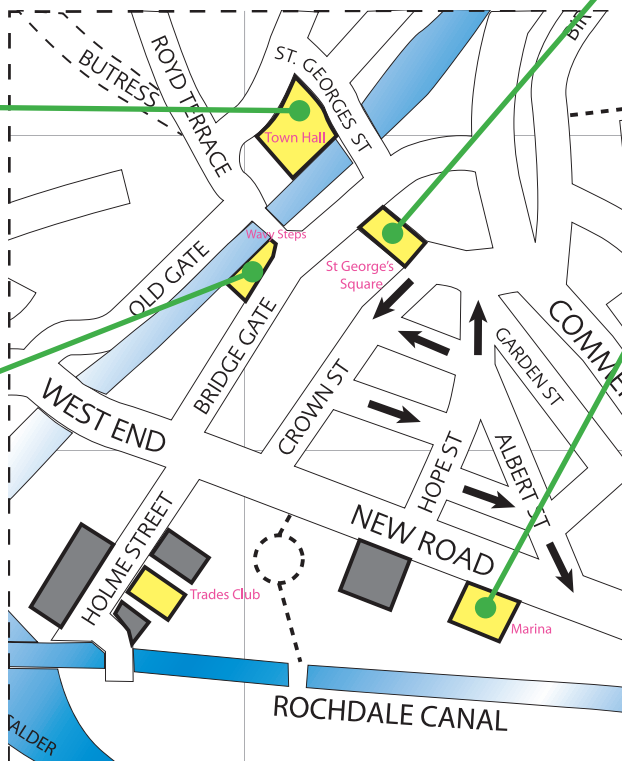

STREET SUNDAE!

Sunday 30th June: 12noon – 4pm

come rain or shine!

Roll up for second helpings of fun! And don't forget to visit the Marina for performance, boat trips and luscious food/drink stalls.

Everything is free unless otherwise stated.

Donations in our buckets are gratefully received

Timings are subject to change.

www.hebdenbridgeartsfestival.co.uk

Box Office Hebden Bridge Town Hall
St George's St, Hebden Bridge

SKETCHOMATIC

Direct from the Cornerhouse, come and have your portrait rapidly drawn in our photo-tiny-artists-studio. *Town Hall, 12noon – 4pm. By donation.*

INSIDE THE TOWN HALL

12.15, 1.15, 2.15, 3.15pm **Spin a Silly Story with Chol Theatre**, in a giant inflatable pod. Four intimate shows for children. Courtyard.
3pm **'Writing Out Loud': open mic with MC Clare Shaw**. Young people of the valley perform their work. All welcome. Waterfront Hall.
10am–5pm **Zeigen/Reveal** exhibition.
12noon–4pm **Sketchomatic**

ALSO IN THE MARINA AREA:

- Food and drink with **Go the Whole Hog**, pop-up **Milkbar**, **Rim Nam Thai** and **The Lime Green Pancake Machine**
- **The Astronauts Caravan**: come and turn 360 degrees! £2
- Canal trips with music: **Hebden Bridge Cruises** Charged for